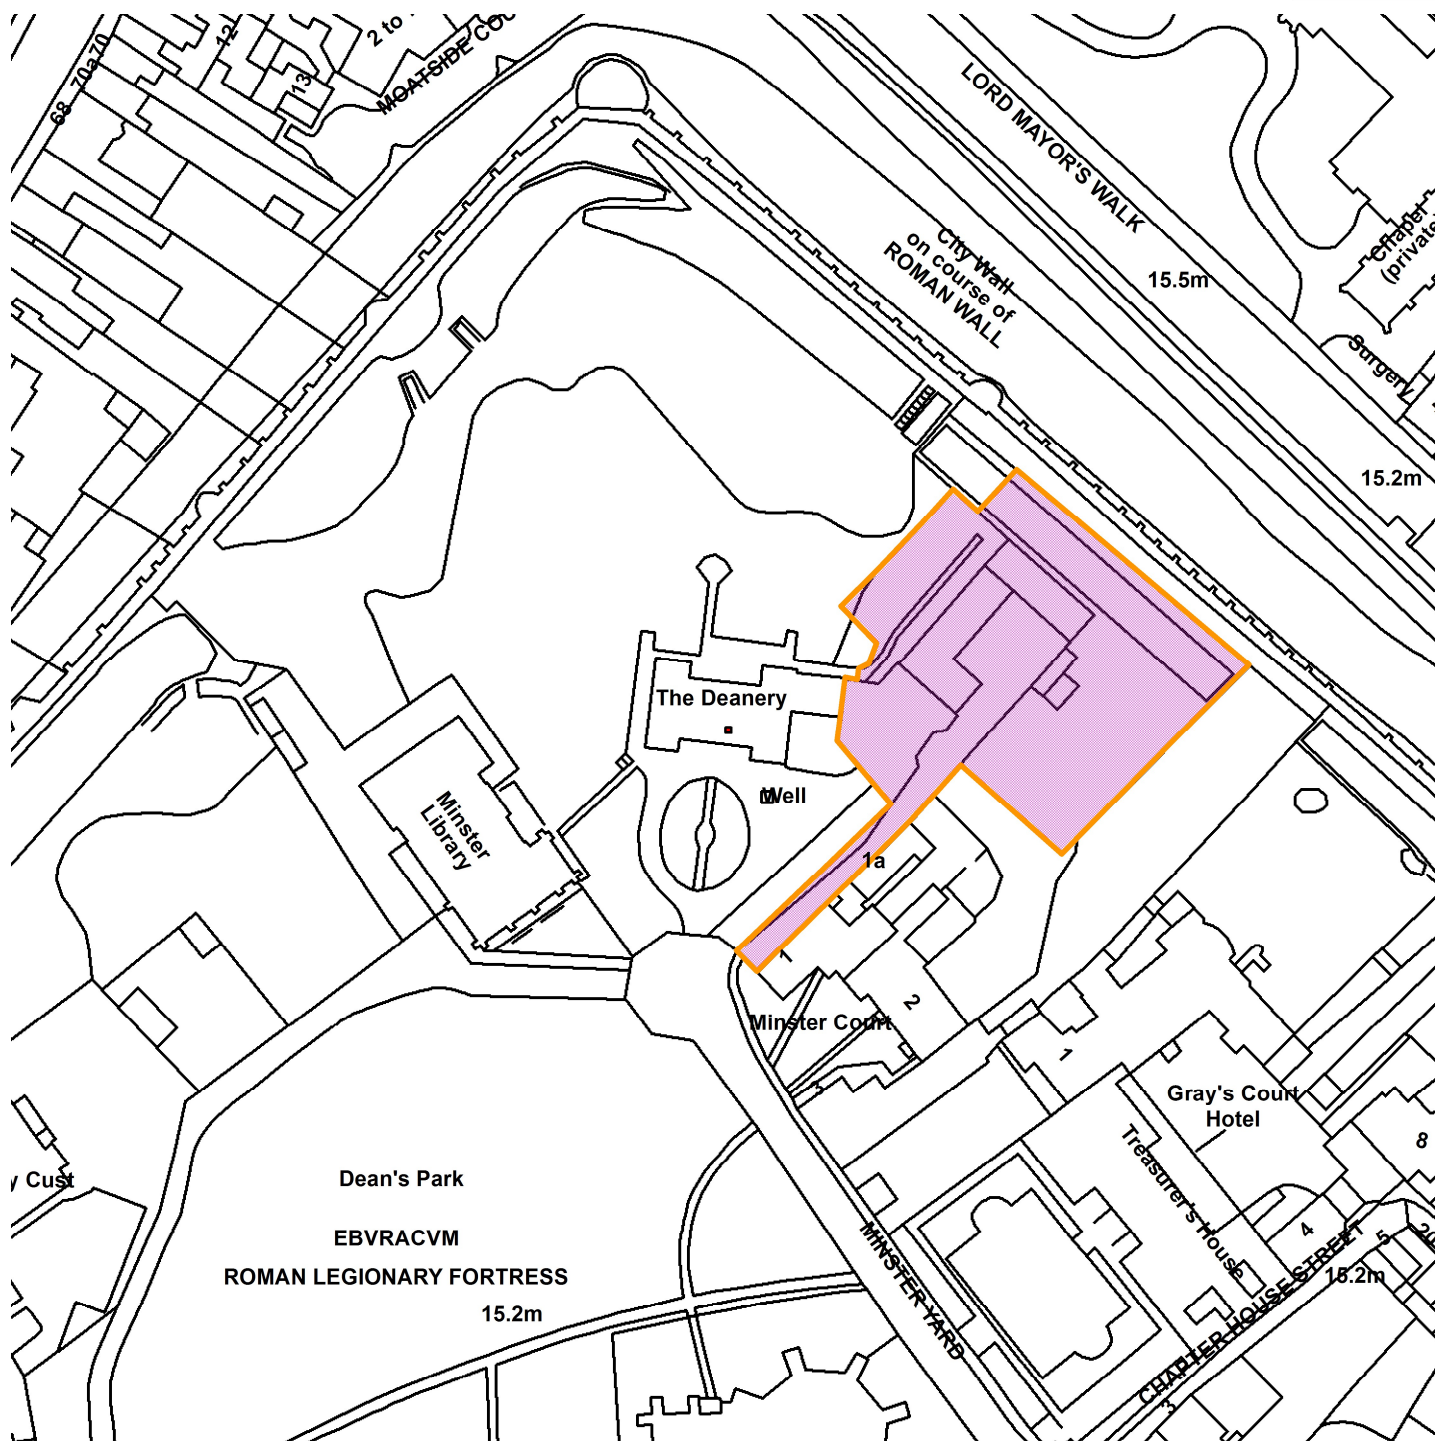

# The Deanery, Minster Yard, YO1 7JQ

22/00804/LBC

GIS by ESRI (UK)

Scale : 1:1215

Reproduced from the Ordnance Survey map with the permission of the Controller of Her Majesty's Stationery Office © Crown Copyright 2000.

Unauthorised reproduction infringes Crown Copyright and may lead to prosecution or civil proceedings.

Produced using ESRI (UK)'s MapExplorer 2.0 - <http://www.esriuk.com>

<b>Organisation</b>	City of York Council
<b>Department</b>	Directorate of Place
<b>Comments</b>	Site Location Plan
<b>Date</b>	19 August 2022
<b>SLA Number</b>	Not Set